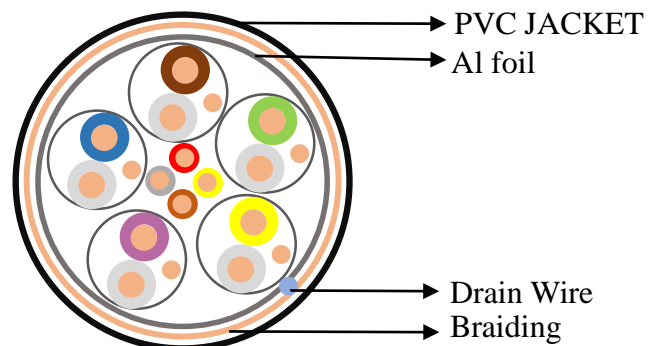

Shield: (Must be with shield)

Shield	specification	Material	Suitable Cable Length	Cable Diameter
Other shield	AL PET FOIL			
	Plug : IEC COPPER FOIL ALL SOLDING			
	Plug: IEC IRON COVER ALL SOLDING			
	Magnet cores on both end of the cable			
Braiding	96/0.12mm	Al wire	0-6ft	6mm
	128/0.12mm		10-25ft	7.3mm
	144/0.12mm	or	30-40ft	8.5mm
	196/0.12mm	Copper wire	50-60ft	10.5mm

Plug type:

1) HDMI Black Plug

2) HDMI Two Color Plug

3) HDMI Aluminum Cover Plug

Jacket:

- a) Normal PVC or UL vw-1 Standard
- b) Round or Flat Cable

Packing:

Polybag or Blister packing

Standard HDMI Cable 2.0 version