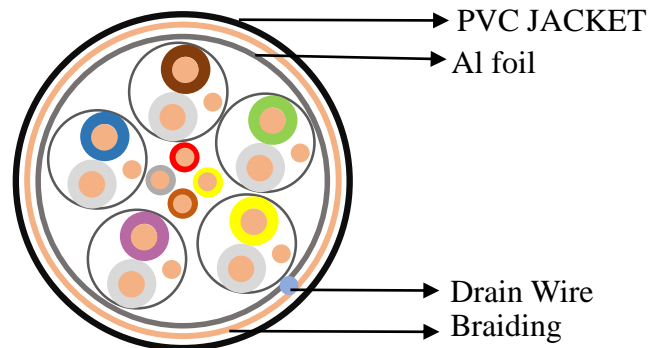

b)Micro Plug

Jacket:

a) Normal PVC

b) Round or Flat Cable

Packing:

Polybag or Blister packing

Connected:

19 Pin+1 AND 15Pin +1

Economy HDMI Cable 1.4 version

Model No.: WSI-HDMI14-3/6/10/12/20

Specification :

Conductor:

Conductor	Guage	specification	Material	Suitable Cable Length	Cable Diameter
	30AWG	7/0.10	COPPER	0-15ft	6mm
	28AWG	7/0.127		20-30ft	7.3mm
	26AWG	7/0.16	TINNED COPPER	35-50ft	8.5mm
	24AWG	7/0.20		60-70ft	10.5mm