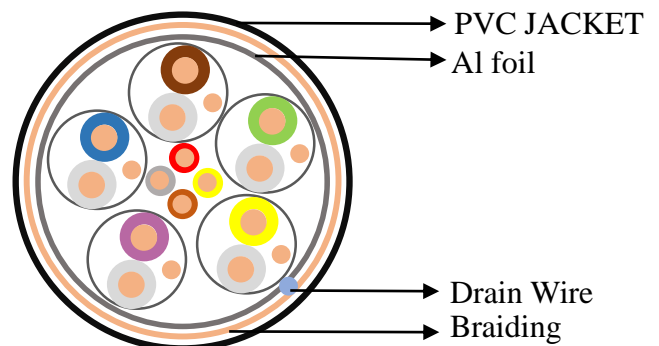

Plug type:

1) HDMI Black Plug

2) HDMI Two Color Plug

3) HDMI Aluminum Cover Plug

Other Plug option:

- a) HDMI C type Plug
- b) Micro Plug

Jacket:

- a) Normal PVC or UL vw-1 Standard
- b) Round or Flat Cable

Packing:

Polybag or Blister packing

Standard HDMI Cable 1.4 version

Model No.: WSI-HDMI20-3/6/12/25

Specification :

Conductor:

Conductor	Guage	specification	Material	Suitable Cable Length	Cable Diameter
	30AWG	7/0.10	COPPER	0-6ft	6mm
	28AWG	7/0.127		10-25ft	7.3mm
	26AWG	7/0.16	TINNED COPPER	30-40ft	8.5mm
	24AWG	7/0.20		50-60ft	10.5mm